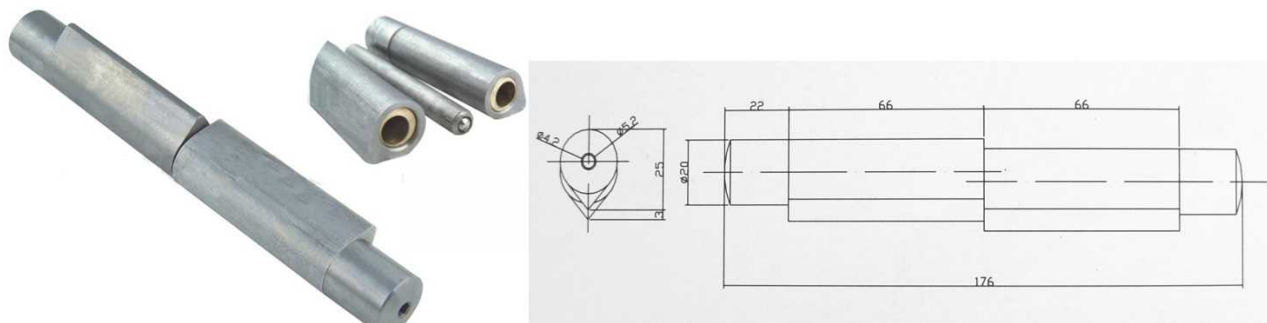

Nabídkový katalog

Závěsy k přivaření – seřiditelné 3D

032175 Závěs k přivaření seřiditelný 3D 176/25

Balení:

Závěsy jsou baleny po 10ks nebo karton 30ks.

SATOS Prostějov a.s.
Vrahovická 4609
796 01 Prostějov
Česká republika

tel. : +420 582 305 810
fax.: +420 582 305 860
e-mail: satos@satos.cz
<http://www.satos.cz>