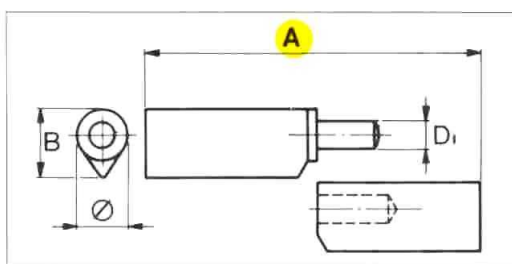

Amm	40	60	80	100	120	140	160	180	200	
Ømm	10	10	12	14	16	16	20	22	22	
Bmm	12	12	14	16	18	18	23	25	25	
Dmm	6	6	7	8	9	9	12	14	14	
Balení	N°	24	24	24	24	24	24	12	12	
	Pcs	24	24	24	24	24	24	12	12	
	Kg	0,650	0,900	1,800	3,000	4,700	5,800	10,500	6,500	7,200

Nosnost pro 2 panty:

40mm	60mm	80mm	100mm	120mm	140mm	160mm	180mm	200mm
20kg	20kg	40kg	50kg	60kg	60kg	80kg	100kg	100kg

Balení (ks):

40mm	60mm	80mm	100mm	120mm	140mm	160mm	180mm	200mm
24/240	24/240	24/120	24/120	24/48	24/48	12/24	12/24	12/24