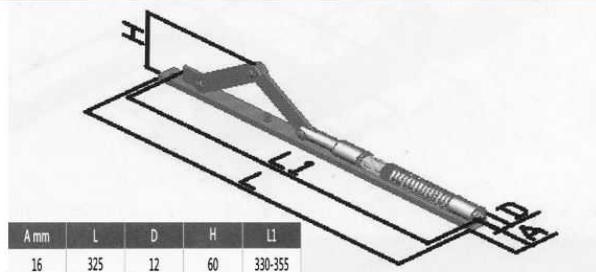

032924 Zástrč vratová s pružinou 325/12 Zn