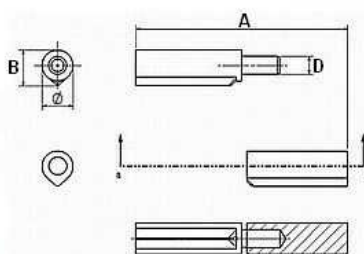

Závěsy k přivaření s kuličkou - seřiditelné

A	B	D
80	12	8
100	14	8
120	16	9
140	20	14
150	22	14
160	20	14
180	22	14
200	22	14

1. 032153 Závěs k přivaření s kuličkou seřiditelný 80x12mm
   032154 Závěs k přivaření s kuličkou seřiditelný 100x14mm
   032155 Závěs k přivaření s kuličkou seřiditelný 120x16mm
   032173 Závěs k přivaření s kuličkou seřiditelný 140x20mm
   032171 Závěs k přivaření s kuličkou seřiditelný 150x22mm
   032157 Závěs k přivaření s kuličkou seřiditelný 180x22mm

Nosnost 1 pantu v kg:

80mm 100mm 120mm 140mm 150mm 180mm
20kg 25kg 30kg 35kg 40kg 50kg

Balení:

Závěsy 80, 100 a 120mm jsou baleny po 24 ks nebo karton 120 ks, závěsy 140 a 150mm jsou baleny po 12 ks nebo karton 48 ks a závěsy 180mm jsou baleny po 12ks nebo karton 24 ks.